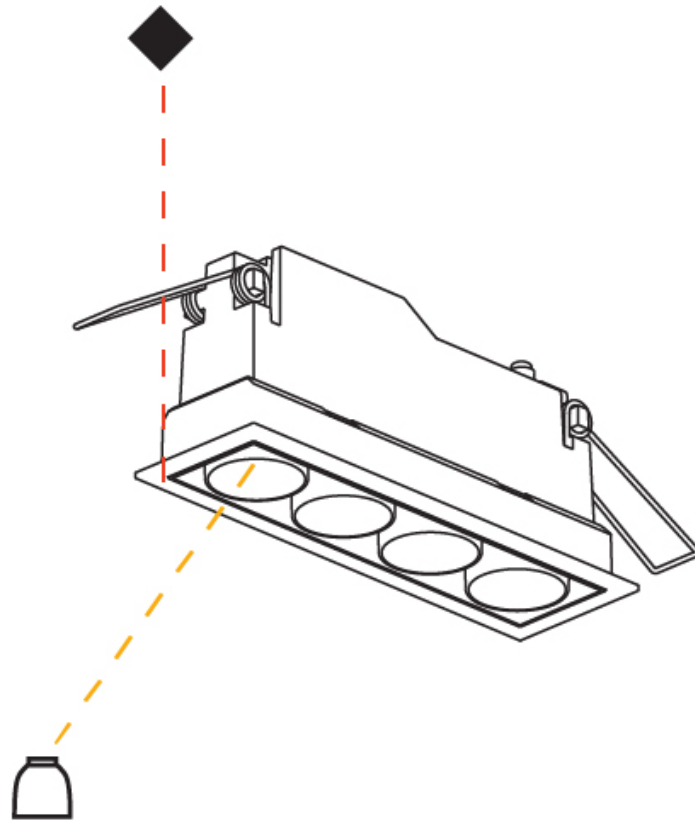

MAGIQ 4 CELL RECESSED

A35142-

PROJECT
TYPE
SPECIFIER
QUANTITY
DATE